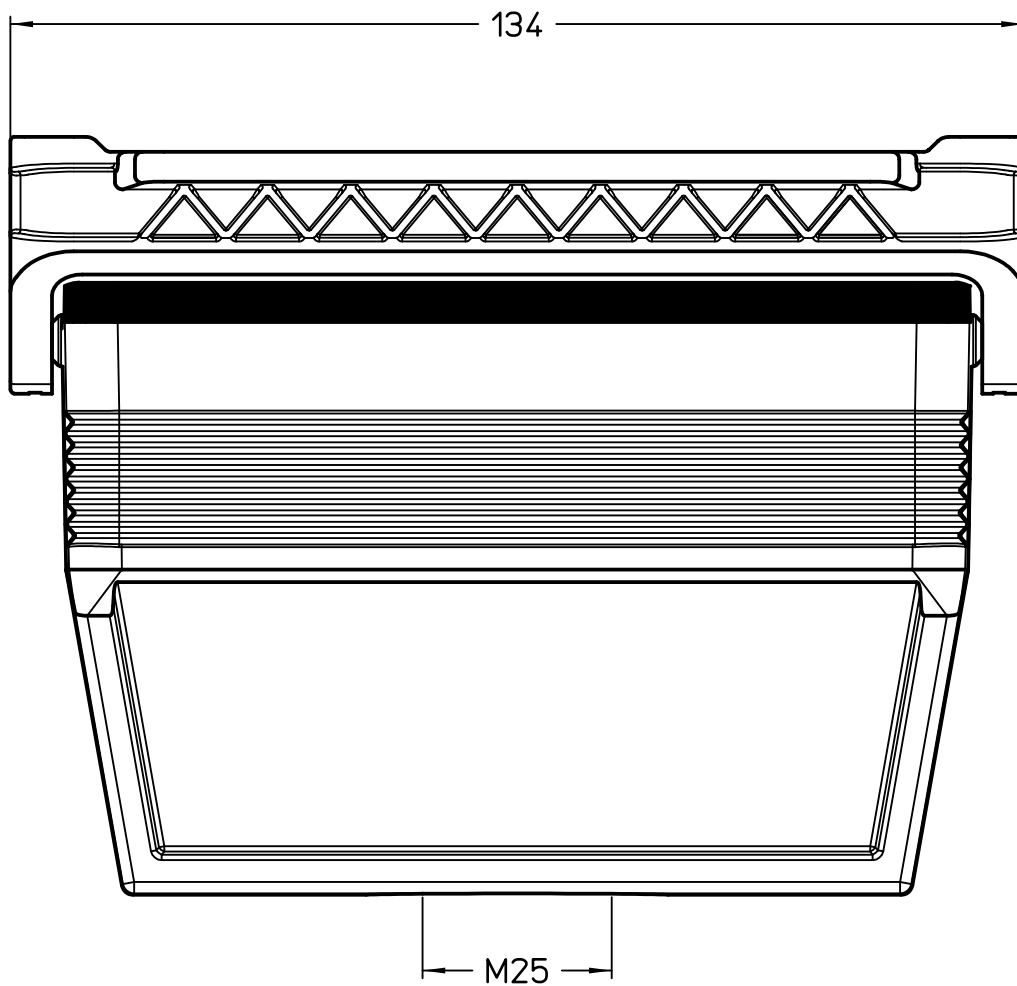

Diritti riservati All rights reserved

1

2

3

Dimensions  
in mm

Simplified representation with dimensions without tolerance

Original Size A4

Date 07/03/23

Sign. G. Renna

MLFV 24 LG25

Hood, size "104.27", M25 top entry, with 1 IL-BRID lever

Scale

1:1

1

2

3