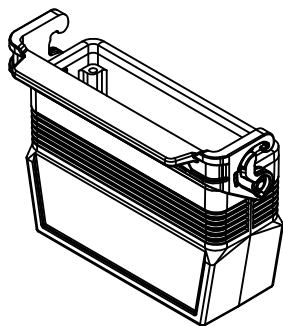

Diritti riservati All rights reserved

1

2

3

Dimensions  
in mm

Simplified representation with dimensions without tolerance

Original Size A4

Date 07/03/23

Sign. G. Renna

MLFV 24 LG25

Hood, size "104.27", M25 top entry, with 1 IL-BRID lever

Scale

1:1

1

2

3