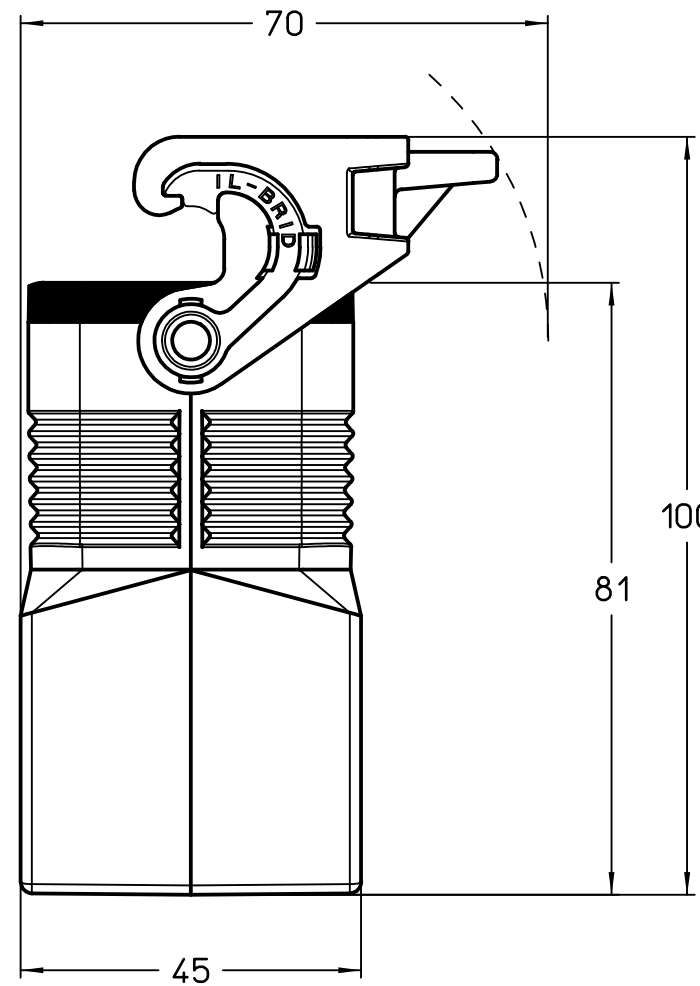

Diritti riservati All rights reserved

1

2

3

Dimensions  
in mm

Simplified representation with dimensions without tolerance

Original Size A4

Date 07/03/23

Sign. G. Renna

MLFV 24 LG25

Hood, size "104.27", M25 top entry, with 1 IL-BRID lever

Scale

1:1

1

2

3